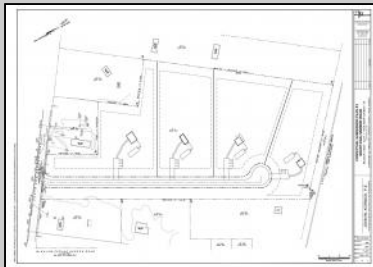

## 0 South Egg Harbor Winslow Township, NJ 08037

Asking \$125,000.00

0 South Egg Harbor, Winslow Township  
Lot# 1- Block# 7303

Property dimensions and locations are approximate, not exact.  
Deemed reliable but not guaranteed. Based on CRS Data.  
For advertising purposes only.

### COMMENTS

14 + Acres located in Winslow Twp, Hammonton area in PR1 zoning in a Pinelands Rural Development Area. Rural Residential Zoning permitted uses allow single family on 3.2 acres lots (possible 4 lots) or 1 Acre cluster development , agriculture, forestry, roadside retail and service.. Sale is as is where is seller makes no representation to the feasibility of subdividing the property but have begun working with an engineer see attached concept plans and building designs. No Wetlands.