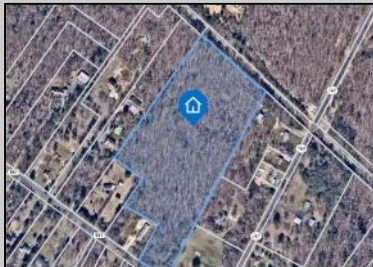

## 0 South Egg Harbor Winslow Township, NJ 08037

Asking \$125,000.00

0 South Egg Harbor, Winslow Township  
Lot# 1- Block# 7303

Property dimensions and locations are approximate, not exact.  
Deemed reliable but not guaranteed. Based on CRS Data.  
For advertising purposes only.

### COMMENTS

14 + Acres located in Winslow Twp, Hammonton area in PR1 zoning in a Pinelands Rural Development Area. Rural Residential Zoning permitted uses allow single family on 3.2 acres lots (possible 4 lots) or 1 Acre cluster development , agriculture, forestry, roadside retail and service.. Sale is as is where is seller makes no representation to the feasibility of subdividing the property but have begun working with an engineer see attached concept plans and building designs. No Wetlands.