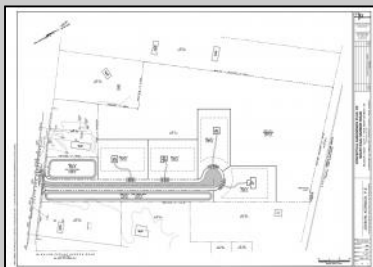

## 0 South Egg Harbor Winslow Township, NJ 08037

Asking \$125,000.00

0 South Egg Harbor, Winslow Township  
Lot# 1- Block# 7303

Property dimensions and locations are approximate, not exact.  
Deemed reliable but not guaranteed. Based on CRS Data.  
For advertising purposes only.

### COMMENTS

14 + Acres located in Winslow Twp, Hammonton area in PR1 zoning in a Pinelands Rural Development Area. Rural Residential Zoning permitted uses allow single family on 3.2 acres lots (possible 4 lots) or 1 Acre cluster development , agriculture, forestry, roadside retail and service.. Sale is as is where is seller makes no representation to the feasibility of subdividing the property but have begun working with an engineer see attached concept plans and building designs. No Wetlands.