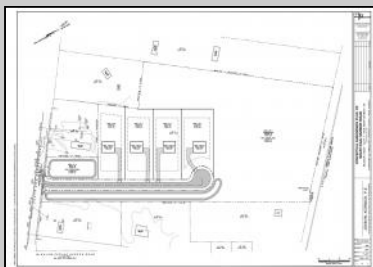

## 0 South Egg Harbor Winslow Township, NJ 08037

Asking \$125,000.00

0 South Egg Harbor, Winslow Township  
Lot# 1- Block# 7303

Property dimensions and locations are approximate, not exact.  
Deemed reliable but not guaranteed. Based on CRS Data.  
For advertising purposes only.

### COMMENTS

14 + Acres located in Winslow Twp, Hammonton area in PR1 zoning in a Pinelands Rural Development Area. Rural Residential Zoning permitted uses allow single family on 3.2 acres lots (possible 4 lots) or 1 Acre cluster development , agriculture, forestry, roadside retail and service.. Sale is as is where is seller makes no representation to the feasibility of subdividing the property but have begun working with an engineer see attached concept plans and building designs. No Wetlands.