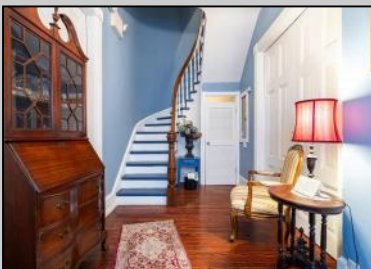

### COMMENTS

Location, location, location! This income generator is in the heart of Cape May just half a block from the ocean. "The Crowsnest" is one of four units in Nautica Condominiums, one of the historic Seven Sisters houses. The Seven Sisters are a group of seven identical cottages built, according to legend, by a wealthy builder for his seven daughters in the late 1800s. The seven houses all face a common courtyard, Atlantic Terrace, with an entrance off of Jackson Street. The Crowsnest is on the top floor offering ocean views from the living room. The unit has two bedrooms and one full bath and a bright open floor plan for the living room, kitchen and dining area. The beach is literally steps away. The best restaurants and the shops on Washington Mall are all within a block or two. This includes The Mad Batter, The Ebbitt Room, Primal, Tisha's, Coffee Tyme, Hot Dog Tommys, Akoteria food court and all that the Washington Mall has to offer. Rent it out or keep it all to yourself. Vacation rentals grossed approximately \$65,000 in 2024. Bookings are plentiful at this location!