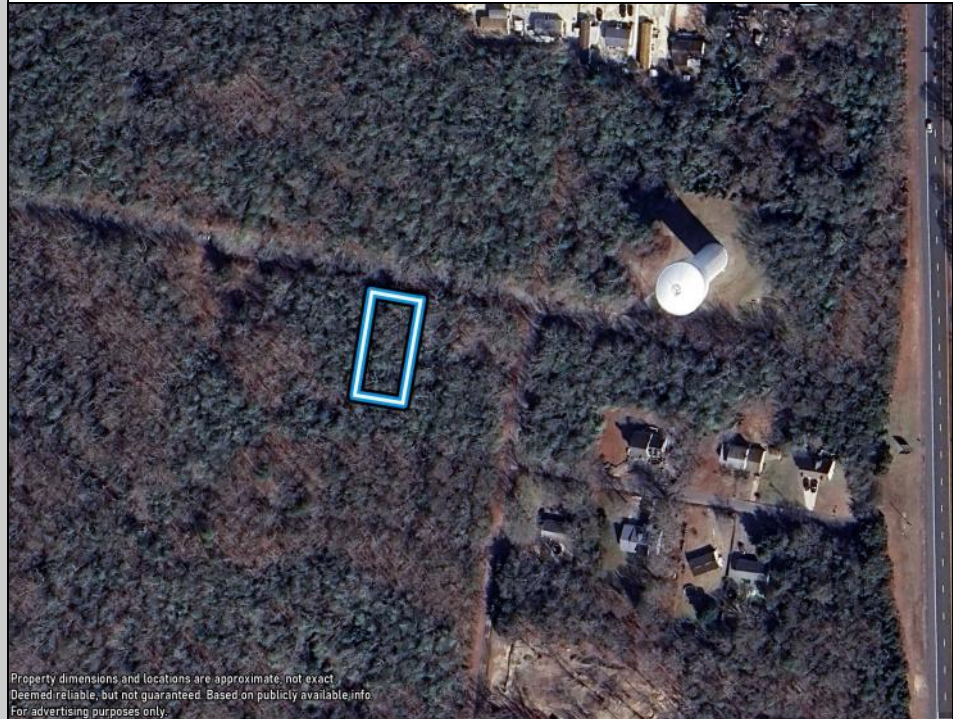

211 Lena
Whitesboro, NJ 08210

Asking $12,000.00

COMMENTS

75x155 Residential lot For Sale in Whitesboro, NJ. Neighboring parcel is owned by township. Any information provided is gathered public information buyer should do all diligence to confirm accuracy. R zoning in middle is 1 acre with septic, 75\ with sewer. Currently sewer does not run entirely down road. Pictured fire hydrant in listing is across the street.

PROPERTY DETAILS