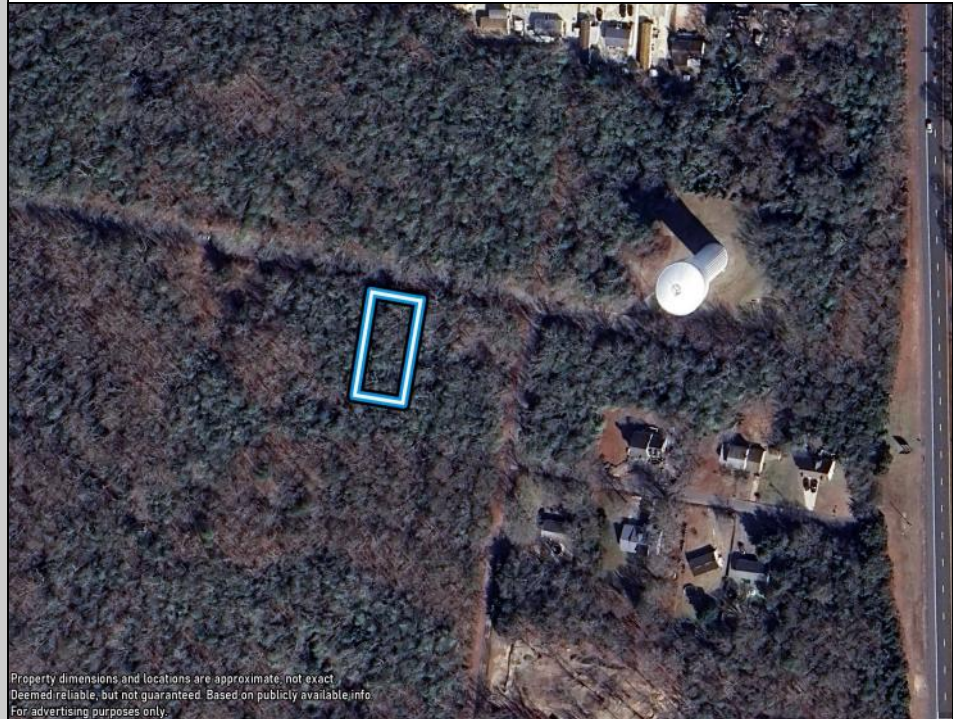

211 Lena
Whitesboro, NJ 08210

Asking $12,000.00

COMMENTS

75x155 Residential lot For Sale in Whitesboro, NJ. Neighboring parcel is owned by township. Any information provided is gathered public information buyer should do all diligence to confirm accuracy. R zoning in middle is 1 acre with septic, 75' with sewer. Currently sewer does not run entirely down road. Pictured fire hydrant in listing is across the street.

PROPERTY DETAILS