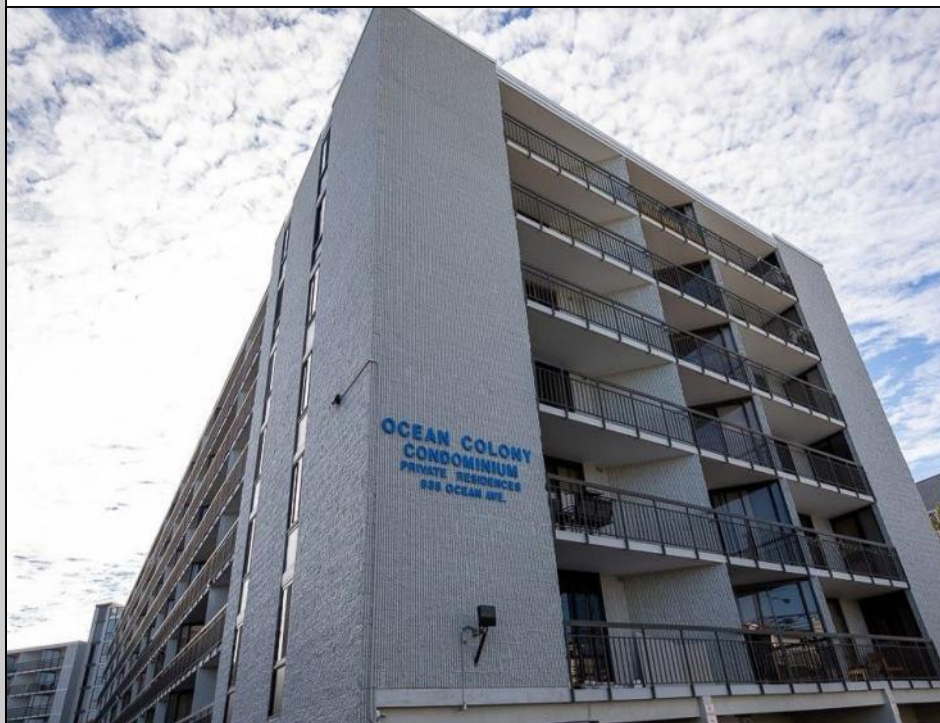

**935 Ocean
 Ocean City, NJ 08226**

Asking \$779,000.00

COMMENTS

Charming Ocean Colony Condo in Prime Beach and Boardwalk Location! Nestled in the heart of Ocean City, this bright and inviting southside condo offers an unbeatable combination of comfort and convenience. Originally a 2-bedroom unit, it has been converted into a spacious 3-bedroom, 2-bathroom (condo fees and property taxes are still based on the 2-bedroom configuration). Located on the second floor, this unit boasts an expansive private patio that seamlessly connects to the sports deck — the perfect spot for endless outdoor fun. Inside, the open living space flows effortlessly onto the patio, while two of the bedrooms also enjoy direct access to this outdoor retreat. The condo features a host of upgrades, including tile flooring, a renovated kitchen with recessed lighting, and bathrooms. The unit comes with a designated parking spot under the building and an additional storage locker for your convenience. Residents of Ocean Colony enjoy access to top-tier amenities, including a heated pool, fitness center, sauna, game room, and community room, along with restrooms, and elevators for added ease. The sports deck is packed with activities, including a barbecue area, shuffleboard, basketball, and pickleball courts. Sold fully furnished (minus a few personal items and select artwork), with an inventory/exclusions list available. This condo offers the perfect opportunity to live in the heart of Ocean City, close to all the action and resort-style amenities!