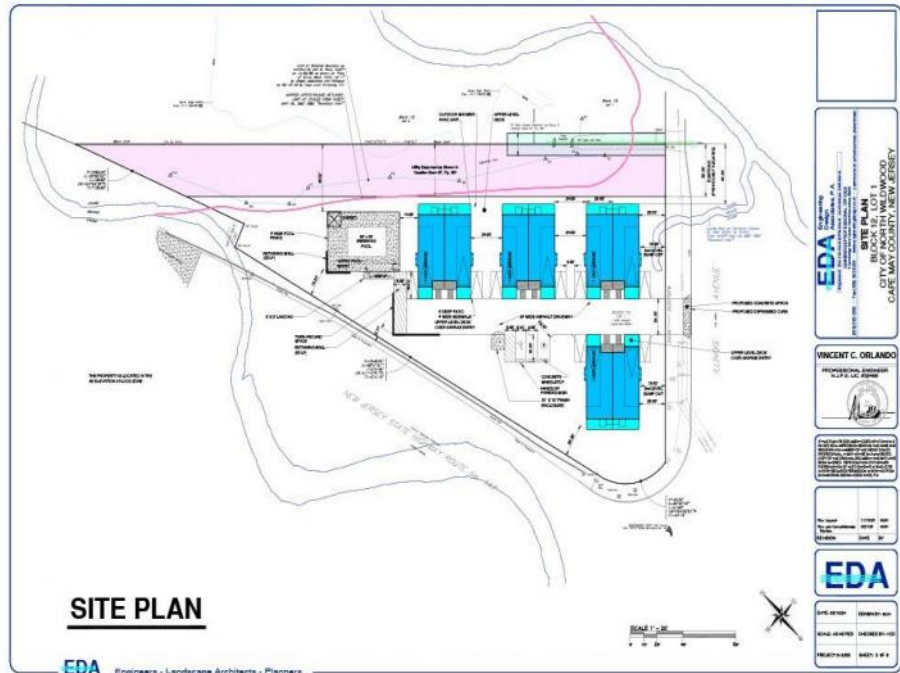

800 Spruce
North Wildwood, NJ 08260

Asking \$2,500,000.00

COMMENTS

Fully approved for 8 - 2400 +- sq. ft townhomes. Development is approved for large pool facility and plenty of parking. Water views from all angles and perfectly located in Anglesea with easy access to and from our island. See concept plan attached. Contact listing broker for all details

PROPERTY DETAILS