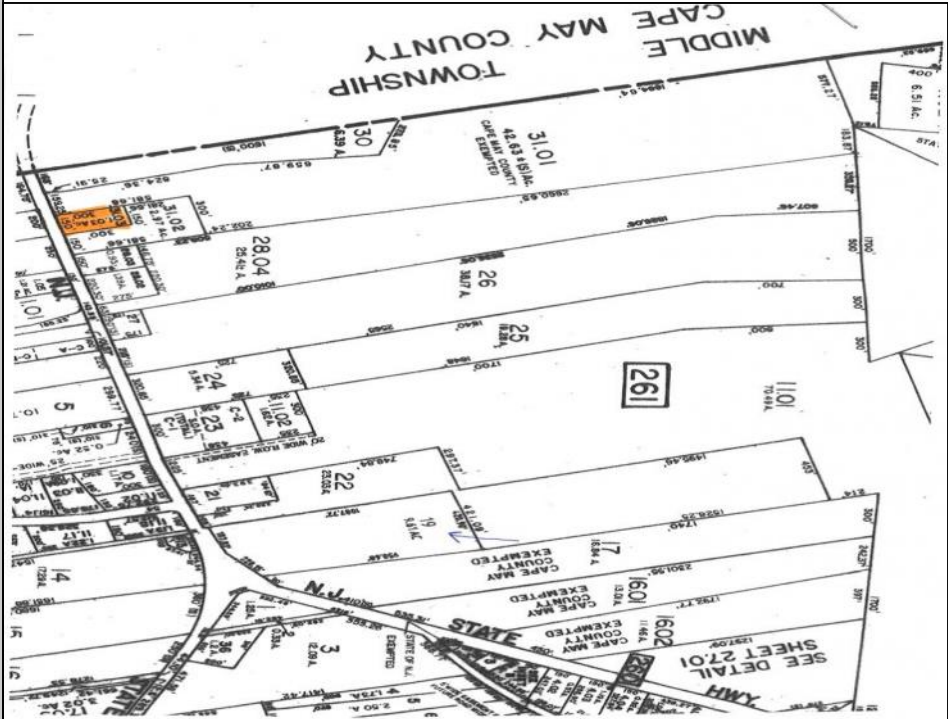

1877 Route 9 North
Clermont, NJ 08210

Asking \$200,000.00

COMMENTS

Vacant land, Not Heavily Wooded 1 acre lot on Route 9 for sale. Just south of Route 83 and Route 9. Located among other commercial properties in Dennis Township, complementing one another in this sweet spot of Clermont.