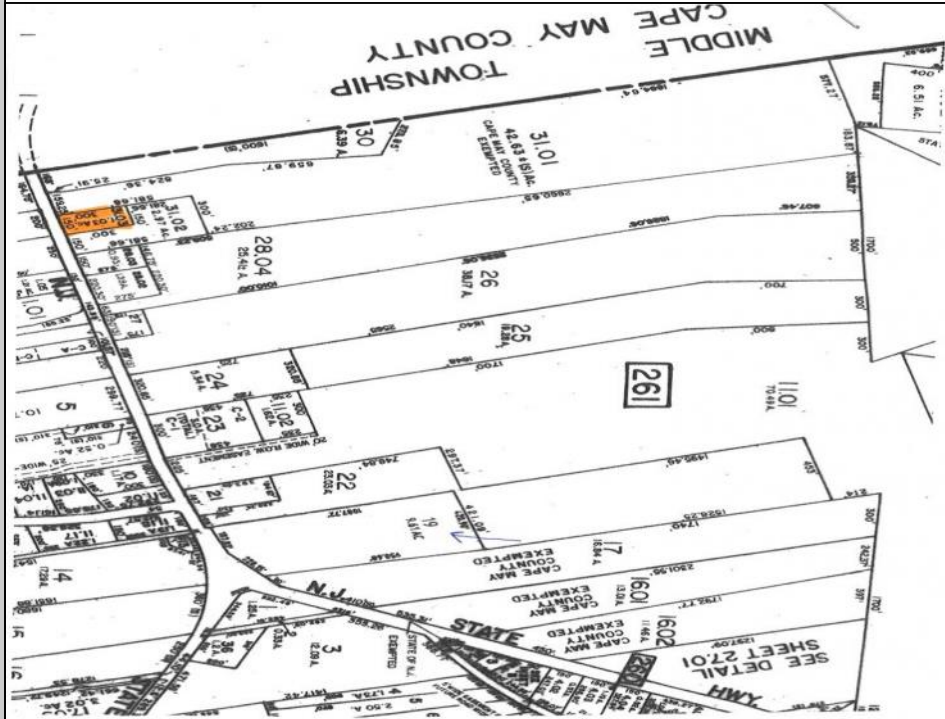

Berger Realty

Since 1928

Berger Realty, Inc.
3160 Asbury Avenue
Ocean City, NJ 08226
1-877-237-4371 / 609-399-0076
info@bergerrealty.com

1877 Route 9 North
Clermont, NJ 08210

Asking \$200,000.00

COMMENTS

Vacant land, Not Heavily Wooded 1 acre lot on Route 9 for sale. Just south of Route 83 and Route 9. Located among other commercial properties in Dennis Township, complementing one another in this sweet spot of Clermont.