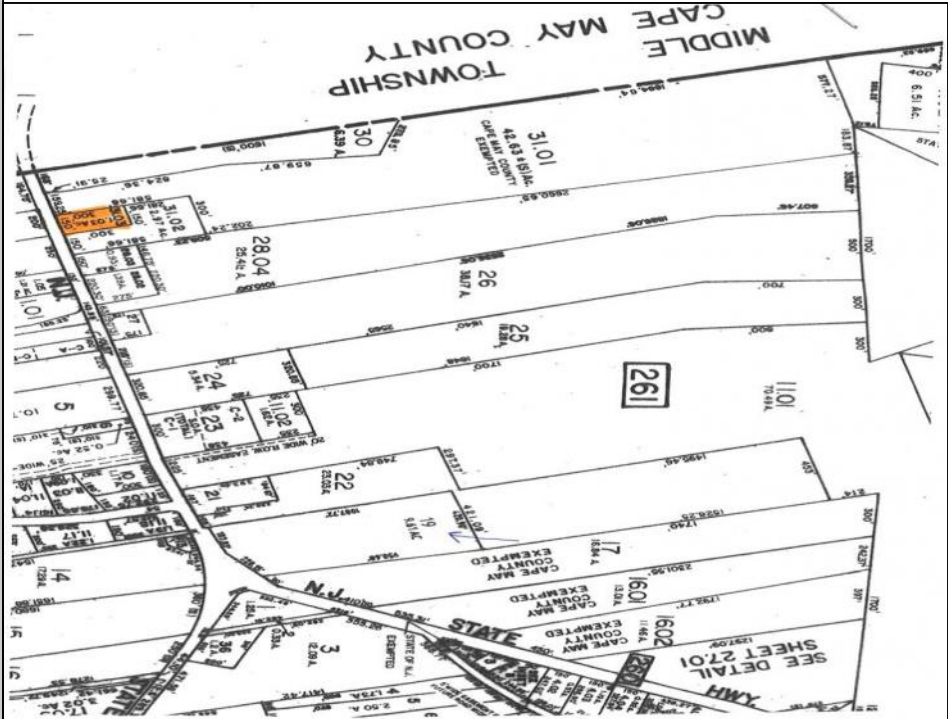

Berger Realty

Since 1928

Berger Realty, Inc.
3160 Asbury Avenue
Ocean City, NJ 08226
1-877-237-4371 / 609-399-0076
info@bergerrealty.com

1877 Route 9 North
Clermont, NJ 08210

Asking \$200,000.00

COMMENTS

Vacant land, Not Heavily Wooded 1 acre lot on Route 9 for sale. Just south of Route 83 and Route 9. Located among other commercial properties in Dennis Township, complementing one another in this sweet spot of Clermont.