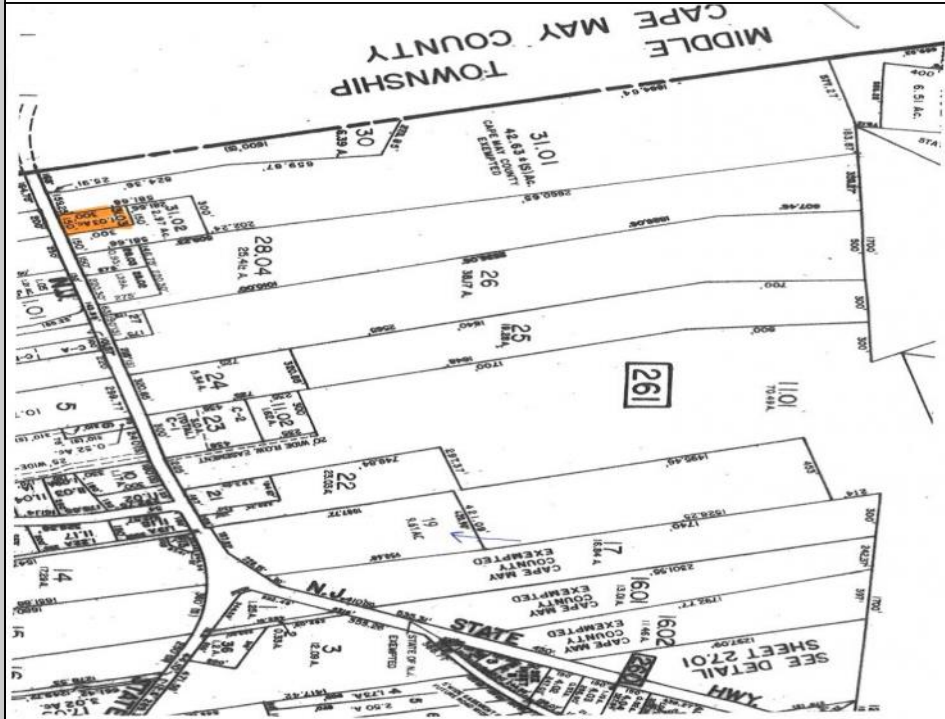

1877 Route 9 North
Clermont, NJ 08210

Asking \$200,000.00

COMMENTS

Vacant land, Not Heavily Wooded 1 acre lot on Route 9 for sale. Just south of Route 83 and Route 9. Located among other commercial properties in Dennis Township, complementing one another in this sweet spot of Clermont.