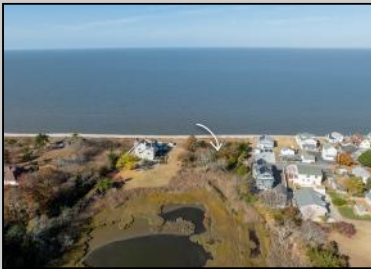

# Berger Realty

Since 1928

Berger Realty, Inc.  
3160 Asbury Avenue  
Ocean City, NJ 08226  
1-877-237-4371 / 609-399-0076  
info@bergerrealty.com

75 Pierces Point Rd  
Cape May Court House, NJ 08210

Asking \$229,000.00

### COMMENTS

Tranquility and peace on the shore, nestled in a small community of homes in Pierces Point. Build the home and lifestyle of your dreams. Water views from every window with the bay to the west and pierces pond to the east. This is the ideal location to leave your cares behind and surround yourself with nature. Affinity for sunsets a must!! Situated on the bay it's perfectly suited for watersports, fishing, crabbing, kayaking, sailing...the list goes on. A short drive to ocean beaches, local farm markets, wineries, hospital, community college, shopping, and award winning restaurants.