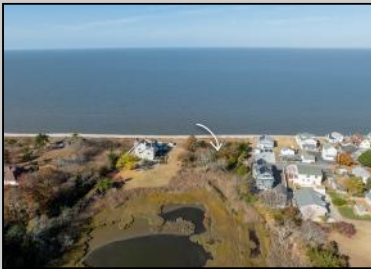

COMMENTS

Tranquility and peace on the shore, nestled in a small community of homes in Pierces Point. Build the home and lifestyle of your dreams. Water views from every window with the bay to the west and pierces pond to the east. This is the ideal location to leave your cares behind and surround yourself with nature. Affinity for sunsets a must!! Situated on the bay it's perfectly suited for watersports, fishing, crabbing, kayaking, sailing...the list goes on. A short drive to ocean beaches, local farm markets, wineries, hospital, community college, shopping, and award winning restaurants.