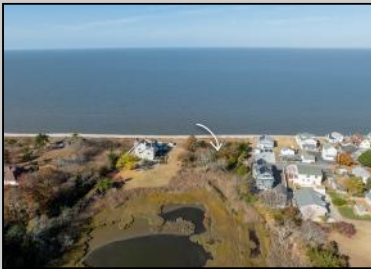

# Berger Realty

Since 1928

Berger Realty, Inc.  
3160 Asbury Avenue  
Ocean City, NJ 08226  
1-877-237-4371 / 609-399-0076  
info@bergerrealty.com

75 Pierces Point Rd  
Cape May Court House, NJ 08210

Asking \$229,000.00

#### COMMENTS

Tranquility and peace on the shore, nestled in a small community of homes in Pierces Point. Build the home and lifestyle of your dreams. Water views from every window with the bay to the west and pierces pond to the east. This is the ideal location to leave your cares behind and surround yourself with nature. Affinity for sunsets a must!! Situated on the bay it's perfectly suited for watersports, fishing, crabbing, kayaking, sailing...the list goes on. A short drive to ocean beaches, local farm markets, wineries, hospital, community college, shopping, and award winning restaurants.