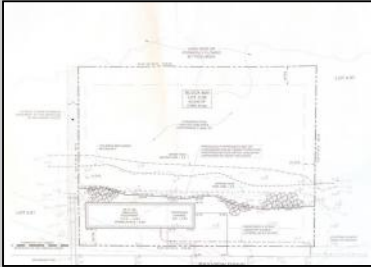

Berger Realty

Since 1928

Berger Realty, Inc.
3160 Asbury Avenue
Ocean City, NJ 08226
1-877-237-4371 / 609-399-0076
✉ info@bergerrealty.com

9300 Bayview
Wildwood Crest, NJ 08260

Asking $749,000.00

COMMENTS

Overlooking the Marsh/Meadows & Intercoastal Waterway, this 215x200 Vacant Lot has the Potential to Become the Base of Your New Paradise.....Endless Views & a Serene Setting will Eventually Grace the Home of Your Dreams. CAFRA Approved for Development of a Single-Family Home (R-4 Zoning). Water/Sewer Connection on-site - the Time is NOW!

PROPERTY DETAILS