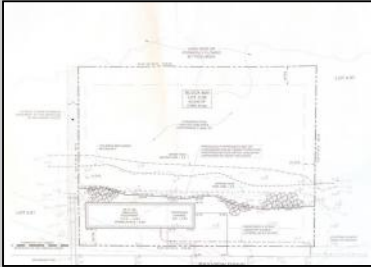

Berger Realty

Since 1928

Berger Realty, Inc.
3160 Asbury Avenue
Ocean City, NJ 08226
1-877-237-4371 / 609-399-0076
✉ info@bergerrealty.com

9300 Bayview
Wildwood Crest, NJ 08260

Asking $749,000.00

COMMENTS

Overlooking the Marsh/Meadows & Intercoastal Waterway, this 215x200 Vacant Lot has the Potential to Become the Base of Your New Paradise.....Endless Views & a Serene Setting will Eventually Grace the Home of Your Dreams. CAFRA Approved for Development of a Single-Family Home (R-4 Zoning). Water/Sewer Connection on-site - the Time is NOW!

PROPERTY DETAILS

Ask for Tom Melchionni
Berger Realty Inc
3160 Asbury Avenue, Ocean City
Call: 609-399-0076
Email to: tom@bergerrealty.com