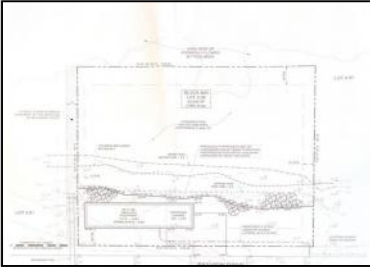

Berger Realty

Since 1928

Berger Realty, Inc.
3160 Asbury Avenue
Ocean City, NJ 08226
1-877-237-4371 / 609-399-0076
✉ info@bergerrealty.com

9300 Bayview
Wildwood Crest, NJ 08260

Asking $749,000.00

COMMENTS

Overlooking the Marsh/Meadows & Intercoastal Waterway, this 215x200 Vacant Lot has the Potential to Become the Base of Your New Paradise.....Endless Views & a Serene Setting will Eventually Grace the Home of Your Dreams. CAFRA Approved for Development of a Single-Family Home (R-4 Zoning). Water/Sewer Connection on-site - the Time is NOW!

PROPERTY DETAILS

Ask for Steven Spengler
Berger Realty Inc
3160 Asbury Avenue, Ocean City
Call: 609-399-0076
Email to: srs@bergerrealty.com