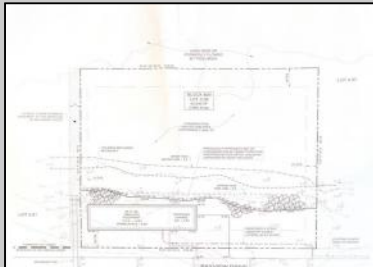

9300 Bayview
Wildwood Crest, NJ 08260

Asking $749,000.00