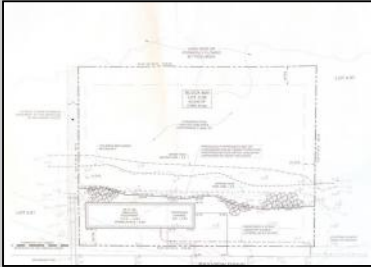

Berger Realty

Since 1928

Berger Realty, Inc.
3160 Asbury Avenue
Ocean City, NJ 08226
1-877-237-4371 / 609-399-0076
✉ info@bergerrealty.com

9300 Bayview
Wildwood Crest, NJ 08260

Asking $749,000.00

COMMENTS

Overlooking the Marsh/Meadows & Intercoastal Waterway, this 215x200 Vacant Lot has the Potential to Become the Base of Your New Paradise.....Endless Views & a Serene Setting will Eventually Grace the Home of Your Dreams. CAFRA Approved for Development of a Single-Family Home (R-4 Zoning). Water/Sewer Connection on-site - the Time is NOW!

PROPERTY DETAILS

Ask for Lauren Greiner
Berger Realty Inc
3160 Asbury Avenue, Ocean City
Call: 609-399-0076
Email to: img@bergerrealty.com