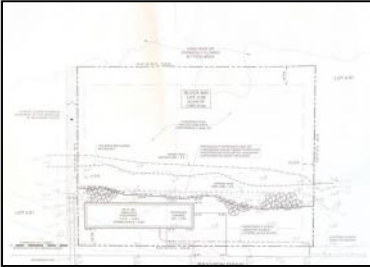

Berger Realty

Since 1928

Berger Realty, Inc.
3160 Asbury Avenue
Ocean City, NJ 08226
1-877-237-4371 / 609-399-0076
✉ info@bergerrealty.com

9300 Bayview
Wildwood Crest, NJ 08260

Asking $749,000.00

COMMENTS

Overlooking the Marsh/Meadows & Intercoastal Waterway, this 215x200 Vacant Lot has the Potential to Become the Base of Your New Paradise.....Endless Views & a Serene Setting will Eventually Grace the Home of Your Dreams. CAFRA Approved for Development of a Single-Family Home (R-4 Zoning). Water/Sewer Connection on-site - the Time is NOW!

PROPERTY DETAILS