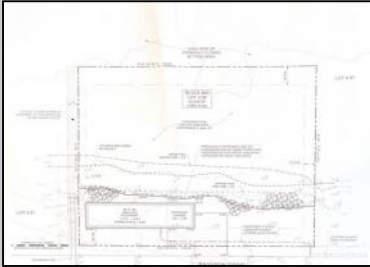

Berger Realty

Since 1928

Berger Realty, Inc.
3160 Asbury Avenue
Ocean City, NJ 08226
1-877-237-4371 / 609-399-0076
✉ info@bergerrealty.com

9300 Bayview
Wildwood Crest, NJ 08260

Asking $749,000.00

COMMENTS

Overlooking the Marsh/Meadows & Intercoastal Waterway, this 215x200 Vacant Lot has the Potential to Become the Base of Your New Paradise.....Endless Views & a Serene Setting will Eventually Grace the Home of Your Dreams. CAFRA Approved for Development of a Single-Family Home (R-4 Zoning). Water/Sewer Connection on-site - the Time is NOW!

PROPERTY DETAILS

Ask for Domenic Ballerini
Berger Realty Inc
3160 Asbury Avenue, Ocean City
Call: 609-399-0076
Email to: dvb@bergerrealty.com