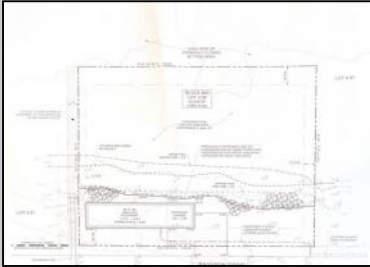

Berger Realty

Since 1928

Berger Realty, Inc.
3160 Asbury Avenue
Ocean City, NJ 08226
1-877-237-4371 / 609-399-0076
✉ info@bergerrealty.com

9300 Bayview
Wildwood Crest, NJ 08260

Asking $749,000.00

COMMENTS

Overlooking the Marsh/Meadows & Intercoastal Waterway, this 215x200 Vacant Lot has the Potential to Become the Base of Your New Paradise.....Endless Views & a Serene Setting will Eventually Grace the Home of Your Dreams. CAFRA Approved for Development of a Single-Family Home (R-4 Zoning). Water/Sewer Connection on-site - the Time is NOW!

PROPERTY DETAILS

Ask for Dawn Warren
Berger Realty Inc
3160 Asbury Avenue, Ocean City
Call: 609-399-0076
Email to: dew@bergerrealty.com