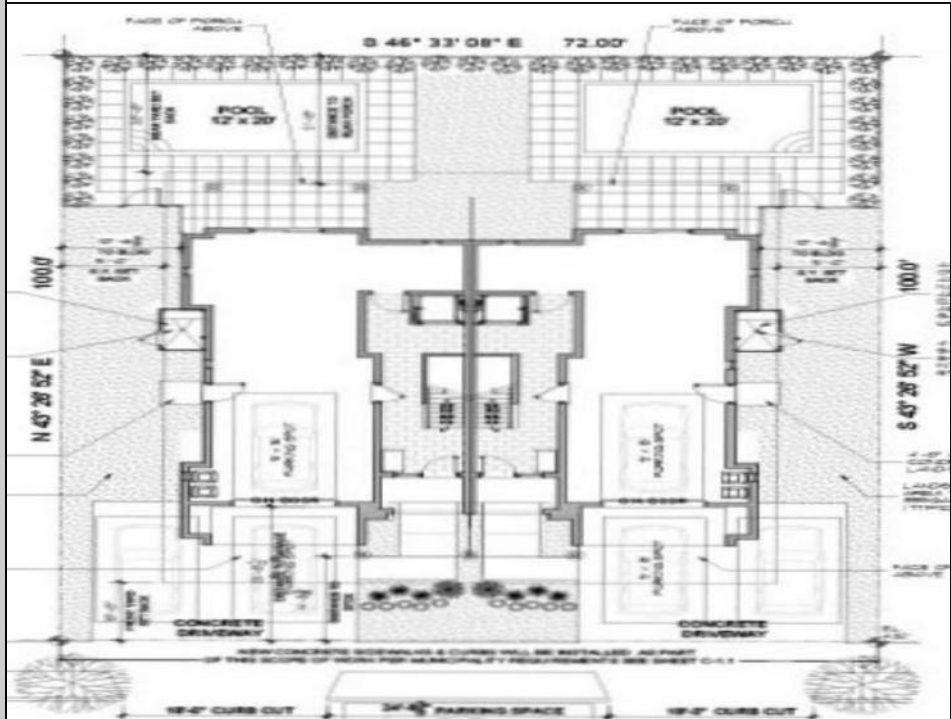

125 Morning Glory Rd
 Wildwood, NJ 08260

Asking \$1,550,000.00

COMMENTS

Introducing a beautifully designed townhouse that perfectly combines modern living with coastal convenience. This stunning new construction boasts a variety of amenities and a prime location just 3.5 blocks from the beach and world-famous boardwalk. The ground floor features a convenient 1-car garage, ample storage space for all your beach gear, and two additional off-street parking spaces for hassle-free parking. Enjoy an outdoor oasis with a refreshing inground pool and a private outdoor shower, perfect for rinsing off after a day at the beach. On the first floor, an open floor plan seamlessly connects the spacious kitchen, dining room, and living room, ideal for entertaining and family gatherings. Step out onto the generous front deck for morning coffee or evening relaxation. There's also a powder room conveniently located off the kitchen, a bedroom with a walk-in closet, and direct access to the back deck, providing a serene retreat, along with a full bathroom easily accessible for family and guests. The second floor features three spacious bedrooms, each with its own en-suite bathroom, ensuring privacy and comfort for everyone. Two of the bedrooms include walk-in closets, offering ample storage space, and you can enjoy two more private decks for relaxing and soaking in the views. An elevator provides seamless access between floors. This townhouse is ideally situated within walking distance to restaurants, shops, bars, and other fun attractions. Don't miss out on this incredible opportunity to own a modern coastal retreat! All details are estimates; please reach out for final specifications.