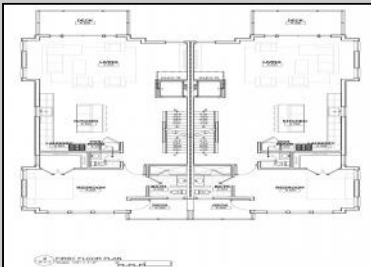

125 Morning Glory Rd
 Wildwood, NJ 08260

Asking \$1,550,000.00

COMMENTS

Introducing a beautifully designed townhouse that perfectly combines modern living with coastal convenience. This stunning new construction boasts a variety of amenities and a prime location just 3.5 blocks from the beach and world-famous boardwalk. The ground floor features a convenient 1-car garage, ample storage space for all your beach gear, and two additional off-street parking spaces for hassle-free parking. Enjoy an outdoor oasis with a refreshing inground pool and a private outdoor shower, perfect for rinsing off after a day at the beach. On the first floor, an open floor plan seamlessly connects the spacious kitchen, dining room, and living room, ideal for entertaining and family gatherings. Step out onto the generous front deck for morning coffee or evening relaxation. There's also a powder room conveniently located off the kitchen, a bedroom with a walk-in closet, and direct access to the back deck, providing a serene retreat, along with a full bathroom easily accessible for family and guests. The second floor features three spacious bedrooms, each with its own en-suite bathroom, ensuring privacy and comfort for everyone. Two of the bedrooms include walk-in closets, offering ample storage space, and you can enjoy two more private decks for relaxing and soaking in the views. An elevator provides seamless access between floors. This townhouse is ideally situated within walking distance to restaurants, shops, bars, and other fun attractions. Don't miss out on this incredible opportunity to own a modern coastal retreat! All details are estimates; please reach out for final specifications.