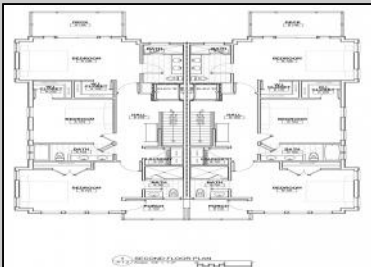

125 Morning Glory Rd
 Wildwood, NJ 08260

Asking \$1,550,000.00

COMMENTS

Introducing a beautifully designed townhouse that perfectly combines modern living with coastal convenience. This stunning new construction boasts a variety of amenities and a prime location just 3.5 blocks from the beach and world-famous boardwalk. The ground floor features a convenient 1-car garage, ample storage space for all your beach gear, and two additional off-street parking spaces for hassle-free parking. Enjoy an outdoor oasis with a refreshing inground pool and a private outdoor shower, perfect for rinsing off after a day at the beach. On the first floor, an open floor plan seamlessly connects the spacious kitchen, dining room, and living room, ideal for entertaining and family gatherings. Step out onto the generous front deck for morning coffee or evening relaxation. There's also a powder room conveniently located off the kitchen, a bedroom with a walk-in closet, and direct access to the back deck, providing a serene retreat, along with a full bathroom easily accessible for family and guests. The second floor features three spacious bedrooms, each with its own en-suite bathroom, ensuring privacy and comfort for everyone. Two of the bedrooms include walk-in closets, offering ample storage space, and you can enjoy two more private decks for relaxing and soaking in the views. An elevator provides seamless access between floors. This townhouse is ideally situated within walking distance to restaurants, shops, bars, and other fun attractions. Don't miss out on this incredible opportunity to own a modern coastal retreat! All details are estimates; please reach out for final specifications.