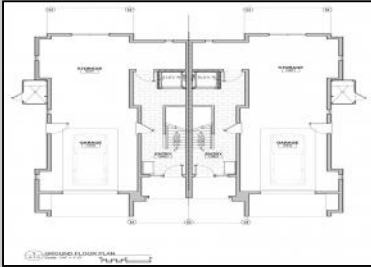

125 Morning Glory Rd
 Wildwood, NJ 08260

Asking \$1,550,000.00

COMMENTS

Introducing a beautifully designed townhouse that perfectly combines modern living with coastal convenience. This stunning new construction boasts a variety of amenities and a prime location just 3.5 blocks from the beach and world-famous boardwalk. The ground floor features a convenient 1-car garage, ample storage space for all your beach gear, and two additional off-street parking spaces for hassle-free parking. Enjoy an outdoor oasis with a refreshing inground pool and a private outdoor shower, perfect for rinsing off after a day at the beach. On the first floor, an open floor plan seamlessly connects the spacious kitchen, dining room, and living room, ideal for entertaining and family gatherings. Step out onto the generous front deck for morning coffee or evening relaxation. There's also a powder room conveniently located off the kitchen, a bedroom with a walk-in closet, and direct access to the back deck, providing a serene retreat, along with a full bathroom easily accessible for family and guests. The second floor features three spacious bedrooms, each with its own en-suite bathroom, ensuring privacy and comfort for everyone. Two of the bedrooms include walk-in closets, offering ample storage space, and you can enjoy two more private decks for relaxing and soaking in the views. An elevator provides seamless access between floors. This townhouse is ideally situated within walking distance to restaurants, shops, bars, and other fun attractions. Don't miss out on this incredible opportunity to own a modern coastal retreat! All details are estimates; please reach out for final specifications.