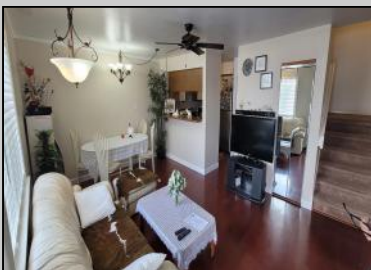

510 Anglesea North Wildwood, NJ 08260

Asking \$549,000.00

COMMENTS

Steps away from the water! What a perfect location to make your own little private getaway or rent it out and put some money in your pocket. Either way this turn key unit is a can't miss. This extremely clean, meticulously maintained 2-bedroom, 1.5-bathroom condominium offers approximately 880 square feet of comfortable living space. This condo is not only cozy and spacious, but versatile to the point where you can live here year round or use it when you need a break from reality and rent it when you do not want to use it. If you love the shore and want a place with relatively no maintenance, you came to the right place. This unit will come fully furnished so all you have to do is fill the refrigerator and enjoy all the Jersey shore has to offer. The spacious living area features engineered hardwood floors downstairs and wall to wall carpet upstairs in the bedrooms. Enjoy your morning coffee as you sit with gorgeous ocean views on the deck off the bedrooms upstairs or just hang out and get to know your neighbors on the main deck out your front door. Do you have kids who love a pool? We have that box checked as the pool is located right off your porch so you can keep an eye on the kids without even leaving the comforts of your own home! Situated just steps across the street from the path to the seawall, this condo offers easy access to picturesque ocean views and the beautiful beaches of North Wildwood. The location on this one will be tough to beat as you are steps away from the beaches, nightlife and local festivals. As you know inventory is low so make your appointment ASAP! Seller is relocating to Florida.