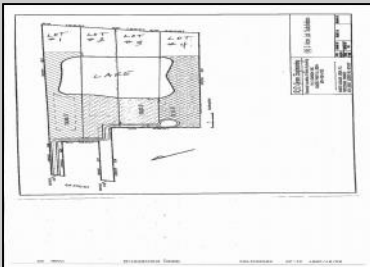

### COMMENTS

Potential Development Opportunity! Two Adjacent Lots Available in Dennis Twp. 2304 and 2316 N. Route 9, approximately 21 acres with a pond on the property. Within a few miles of Avalon, Sea Isle and Stone Harbor. All approvals, inspections and applications needed are the responsibility of the buyer.