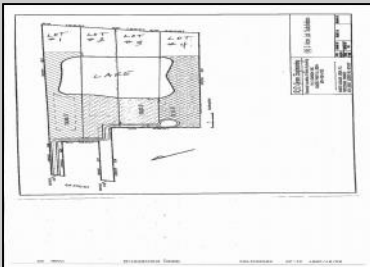

2304 Route 9
Ocean View, NJ 08210

Asking \$899,900.00

COMMENTS

Potential Development Opportunity! Two Adjacent Lots Available in Dennis Twp. 2304 and 2316 N. Route 9, approximately 21 acres with a pond on the property. Within a few miles of Avalon, Sea Isle and Stone Harbor. All approvals, inspections and applications needed are the responsibility of the buyer.