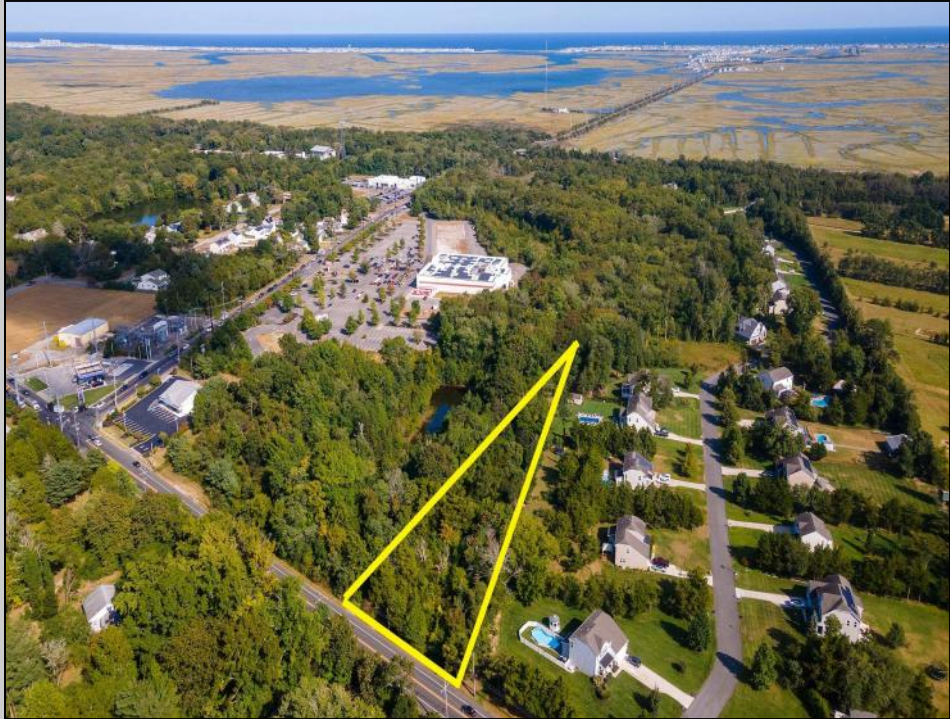

# Berger Realty

Since 1928

Berger Realty, Inc  
1330 Bay Avenue  
Ocean City, NJ 08226  
609-391-1330/609-391-1300  
info@bergerrealty.com

1568 Route 9 N  
Cape May Court House, NJ 08210

Asking \$249,000.00

#### COMMENTS

Large lot just over one acre and minutes to Avalon's Beaches! Located a few hundred feet from Avalon Boulevard this amazing location is ideal for anyone looking to build their dream home. Village Commercial Zoning will allow for a single family home with a small business. Lot dimensions in aerial photos are estimates based on tax map. Don't miss this incredible opportunity!