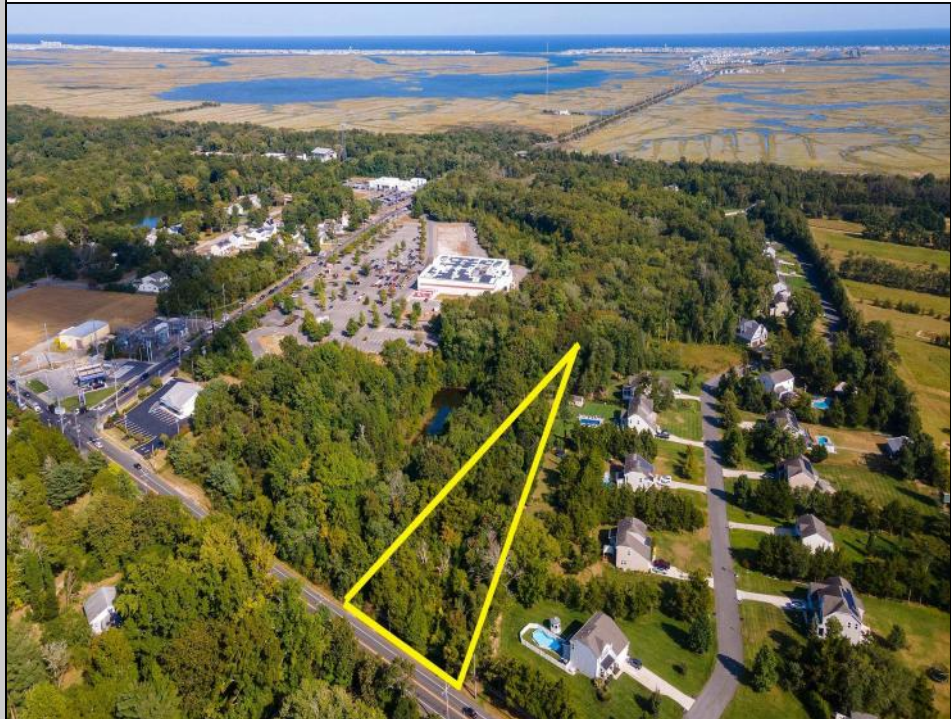

# Berger Realty

Since 1928

Berger Realty, Inc  
1330 Bay Avenue  
Ocean City, NJ 08226  
609-391-1330/609-391-1300  
info@bergerrealty.com

1568 Route 9 N  
Cape May Court House, NJ 08210

Asking \$249,000.00

#### COMMENTS

Large lot just over one acre and minutes to Avalon's Beaches! Located a few hundred feet from Avalon Boulevard this amazing location is ideal for anyone looking to build their dream home. Village Commercial Zoning will allow for a single family home with a small business. Lot dimensions in aerial photos are estimates based on tax map. Don't miss this incredible opportunity!