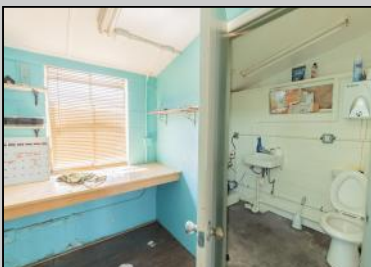

**9 Shell Bay
 Cape May Court House, NJ 08251**

Asking \$525,000.00

COMMENTS

Great opportunity for anyone looking for a commercial building with a huge fenced in lot.

PROPERTY DETAILS

| | | | |
|-----------------|--|------------------------|--------------------------------|
| Exterior Block | Outside Features Restrooms Fence | Heating Gas Natural | Cooling Other (See Remarks) |
| Water Public | Sewer Public | | |