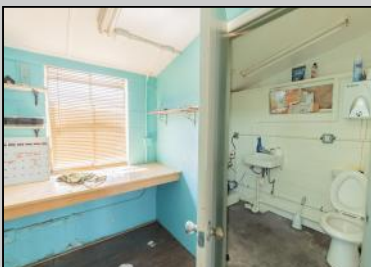

**9 Shell Bay
 Cape May Court House, NJ 08251**

Asking \$525,000.00

COMMENTS

Great opportunity for anyone looking for a commercial building with a huge fenced in lot.

PROPERTY DETAILS

Exterior Block	Outside Features Restrooms Fence	Heating Gas Natural	Cooling Other (See Remarks)
Water Public	Sewer Public		