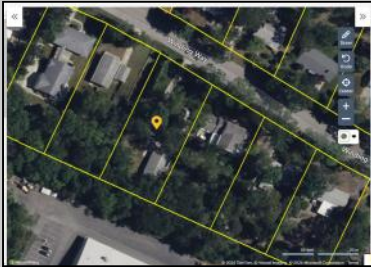

#### COMMENTS

**BUILD YOUR DREAM HOME!** Property is in an excellent location: close to Avalon, Stone Harbor, NWW Beaches, Shopping, Restaurants, and Cooper Hospital. Right down the street from the famous Cape May County Zoo and MANY golf courses. Property has city sewer connection available in street saving lots of money on septic! Quiet residential street with added benefit of mature landscaping to the west adding extra privacy! ACT NOW as lots like this are RARELY offered for sale in CMCH!