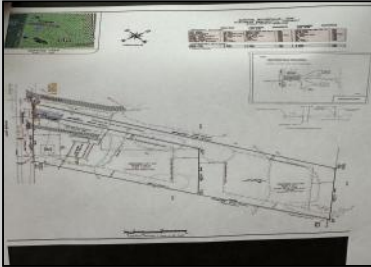

57 Siegtown
Cape May Court House, NJ 08210

Asking $185,000.00