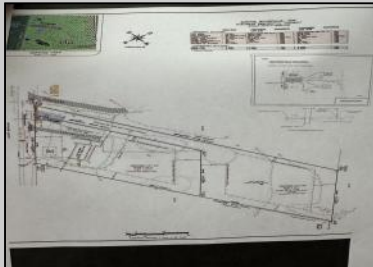

57 Siegtown
Cape May Court House, NJ 08210

Asking $185,000.00