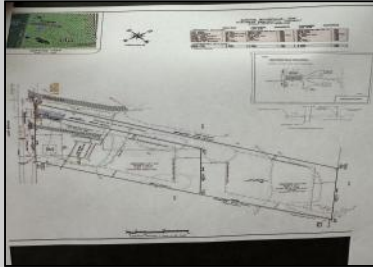

57 Siegtown
Cape May Court House, NJ 08210

Asking $185,000.00