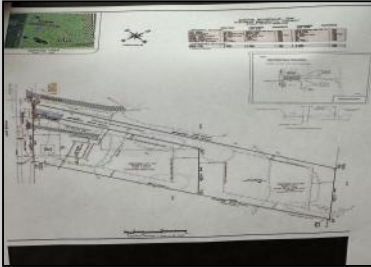

Berger Realty

Since 1928

Berger Realty, Inc
1330 Bay Avenue
Ocean City, NJ 08226
609-391-1330/609-391-1300
info@bergerrealty.com

57 Siegtown
Cape May Court House, NJ 08210

Asking \$185,000.00

COMMENTS

This lot is considered a flag lot which has just been subdivided. Property is a wooded lot with water and gas available, it will need a septic system for sewer. Property is in an excellent location, 6 mi to the Avalon, Stone Harbor or Sea Isle Beaches. Shopping and Cooper Hospital. This is a great location to build your special home with an abundance of privacy. Plenty of room to extend your area of entertainment Another added feature, is the bike path that runs North and South is adjacent to this lot. The Famous Cape May County Zoo is within a couple of miles In addition there are five Golf courses for the avid golfer