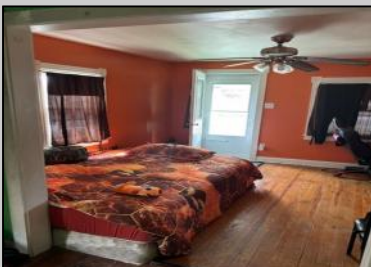

### COMMENTS

Starter home waiting for HGTV. Center of town location with many conveniences nearby within walking distance. Offers two bedrooms, full bath, living room and dining room. Kitchen has inside access to the basement where you'll find the washer & dryer area. Features that are a plus include front porch to enjoy your morning coffee, hardwood floors, city water and sewer and deep back yard ideal for kids & pets.

### PROPERTY DETAILS

Exterior Asbestos	OutsideFeatures Enclosed/Covered Patio Sidewalks	ParkingGarage Black Top Driveway	OtherRooms Living Room Dining Room Kitchen 1st Floor Primary Bedroom
InteriorFeatures Wood Flooring	AppliancesIncluded Refrigerator Washer Dryer Stove Electric	Basement Full Inside Entrance	Heating Oil Space/Wall/Floor