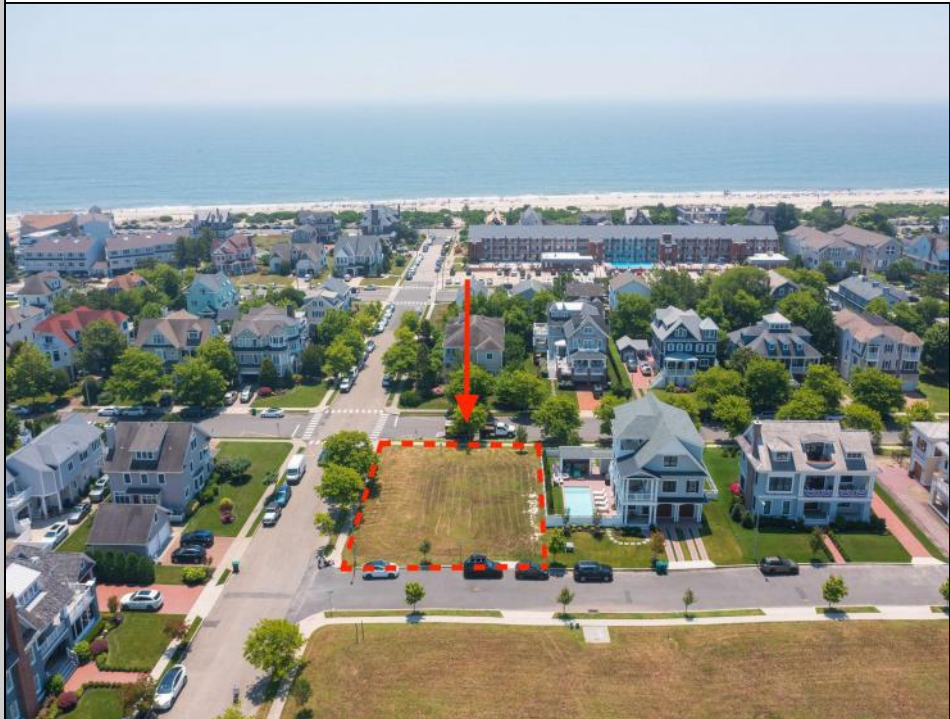

1514 Velvento  
Cape May, NJ 08204

Asking \$2,575,000.00

### COMMENTS

Prime corner residential lot in the prestigious Poverty Beach section of Cape May...Corner lot just 2 blocks to the beach with potential water views...Lot is 89' x 113'...City water and sewer, curbs, electric, cable, and gas