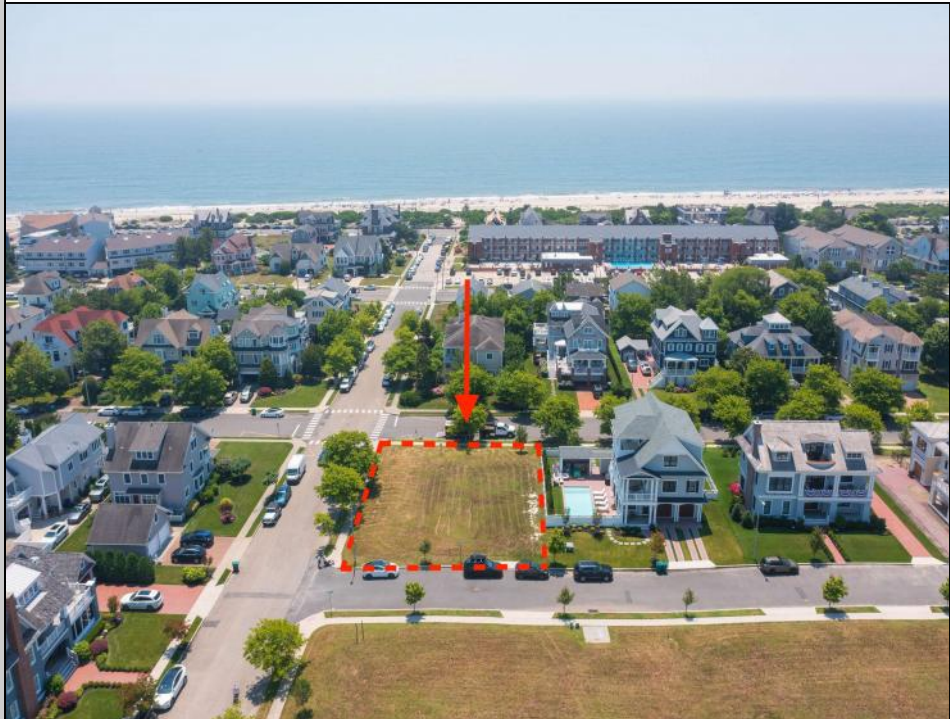

1514 Velvento
Cape May, NJ 08204

Asking \$2,575,000.00

COMMENTS

Prime corner residential lot in the prestigious Poverty Beach section of Cape May...Corner lot just 2 blocks to the beach with potential water views...Lot is 89' x 113'...City water and sewer, curbs, electric, cable, and gas

PROPERTY DETAILS

Ask for Thomas Byrne
Berger Realty Inc
3160 Asbury Avenue, Ocean City
Call: 609-399-0076
Email to: tfb@bergerrealty.com