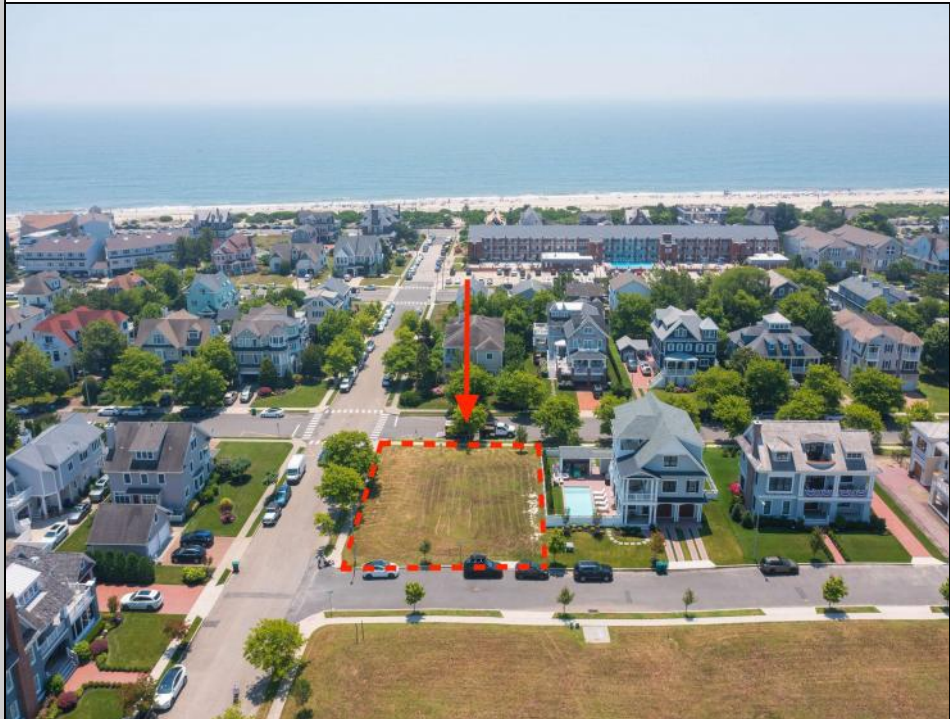

1514 Velvento
Cape May, NJ 08204

Asking $2,575,000.00

COMMENTS

Prime corner residential lot in the prestigious Poverty Beach section of Cape May...Corner lot just 2 blocks to the beach with potential water views...Lot is 89' x 113'...City water and sewer, curbs, electric, cable, and gas

PROPERTY DETAILS