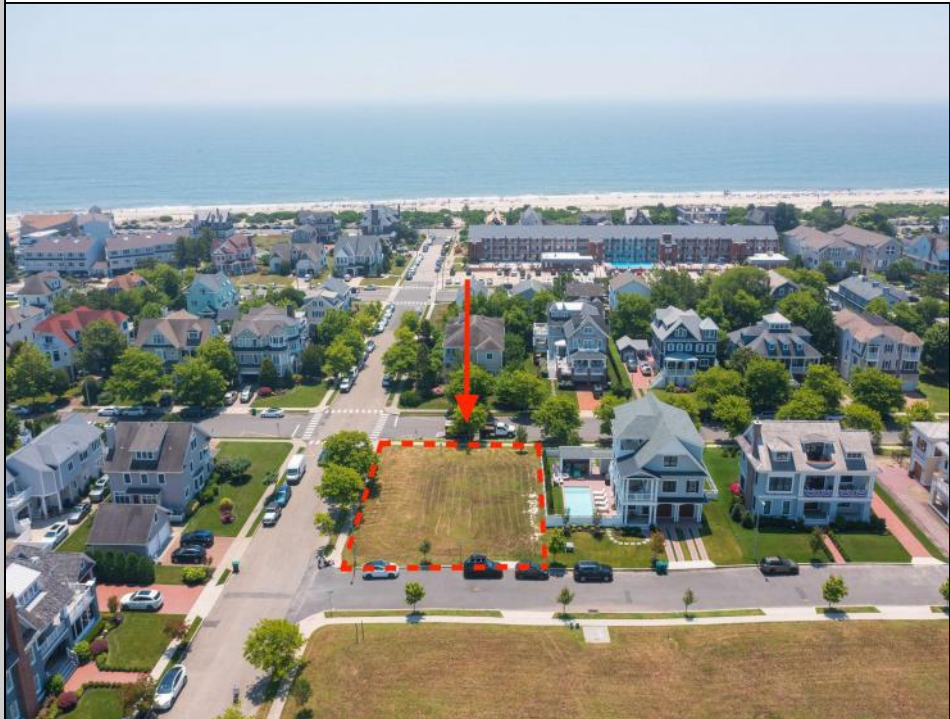

Berger Realty

Since 1928

Berger Realty, Inc.
3160 Asbury Avenue
Ocean City, NJ 08226
1-877-237-4371 / 609-399-0076
info@bergerrealty.com

1514 Velvento
Cape May, NJ 08204

Asking \$2,575,000.00

COMMENTS

Prime corner residential lot in the prestigious Poverty Beach section of Cape May...Corner lot just 2 blocks to the beach with potential water views...Lot is 89' x 113'...City water and sewer, curbs, electric, cable, and gas