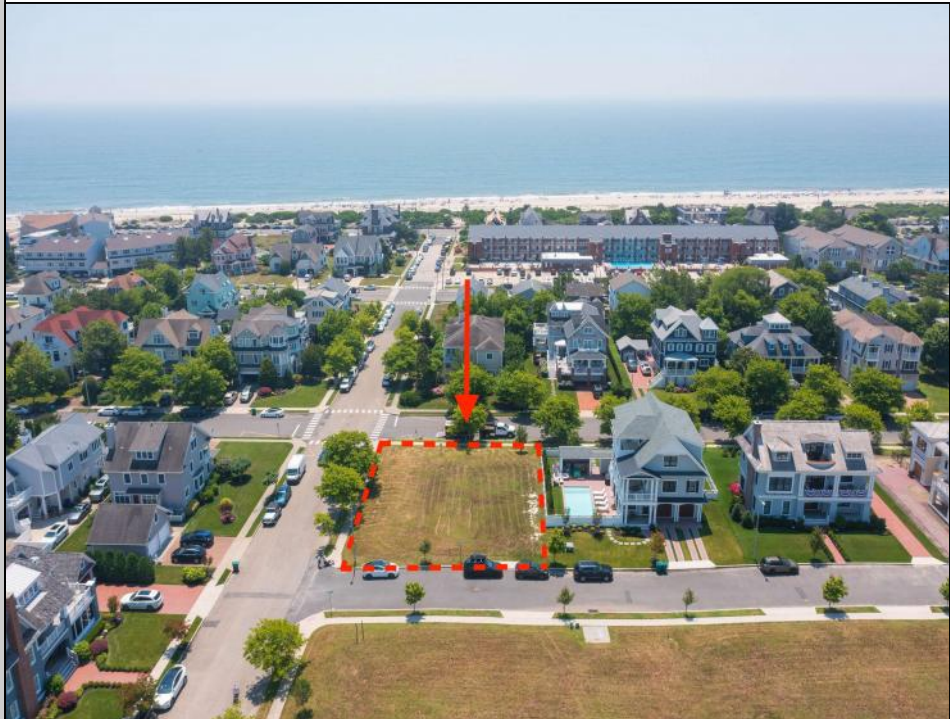

1514 Velvento
Cape May, NJ 08204

Asking \$2,575,000.00

COMMENTS

Prime corner residential lot in the prestigious Poverty Beach section of Cape May...Corner lot just 2 blocks to the beach with potential water views...Lot is 89' x 113'...City water and sewer, curbs, electric, cable, and gas

PROPERTY DETAILS

Ask for Steven Spengler
Berger Realty Inc
3160 Asbury Avenue, Ocean City
Call: 609-399-0076
Email to: srs@bergerrealty.com