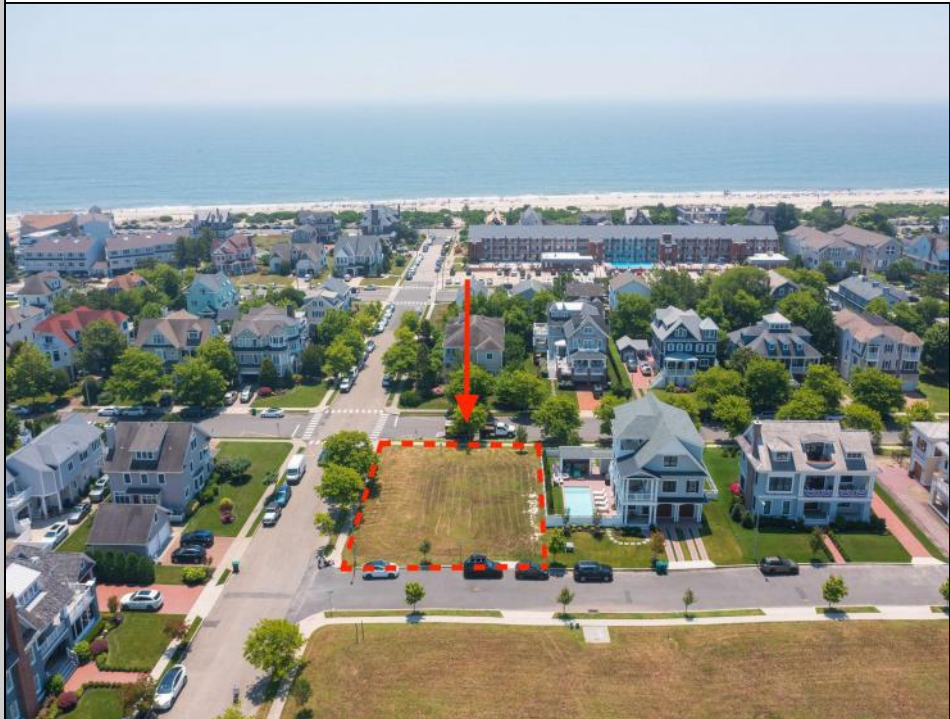

1514 Velvento
Cape May, NJ 08204

Asking \$2,575,000.00

COMMENTS

Prime corner residential lot in the prestigious Poverty Beach section of Cape May...Corner lot just 2 blocks to the beach with potential water views...Lot is 89' x 113'...City water and sewer, curbs, electric, cable, and gas

PROPERTY DETAILS

Ask for Norman Hartzel
Berger Realty Inc
3160 Asbury Avenue, Ocean City
Call: 609-399-0076
Email to: