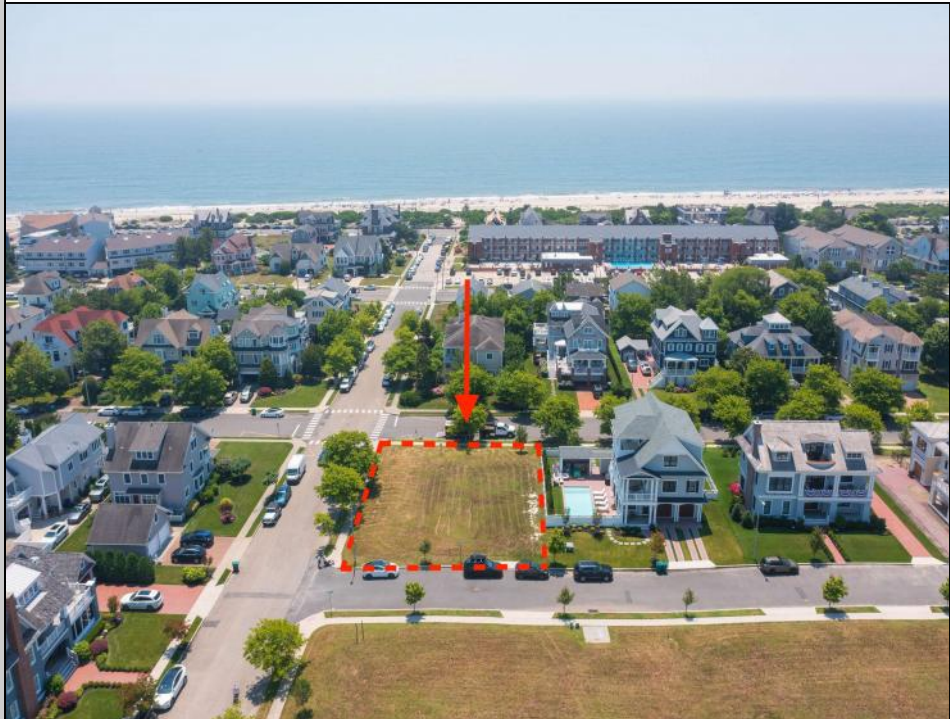

Berger Realty

Since 1928

Berger Realty, Inc.
3160 Asbury Avenue
Ocean City, NJ 08226
1-877-237-4371 / 609-399-0076
info@bergerrealty.com

1514 Velvento
Cape May, NJ 08204

Asking \$2,575,000.00

COMMENTS

Prime corner residential lot in the prestigious Poverty Beach section of Cape May...Corner lot just 2 blocks to the beach with potential water views...Lot is 89' x 113'...City water and sewer, curbs, electric, cable, and gas

PROPERTY DETAILS

Ask for Nicole Williams
Berger Realty Inc
3160 Asbury Avenue, Ocean City
Call: 609-399-0076
Email to: ncw@bergerrealty.com