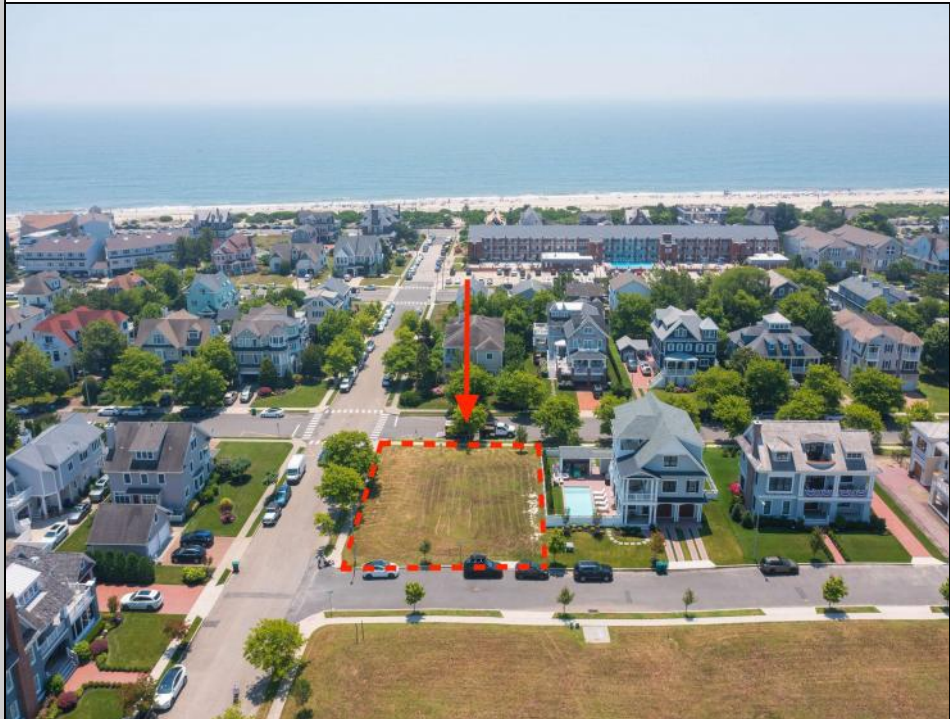

1514 Velvento Cape May, NJ 08204

Asking \$2,575,000.00

COMMENTS

Prime corner residential lot in the prestigious Poverty Beach section of Cape May...Corner lot just 2 blocks to the beach with potential water views...Lot is 89' x 113'...City water and sewer, curbs, electric, cable, and gas