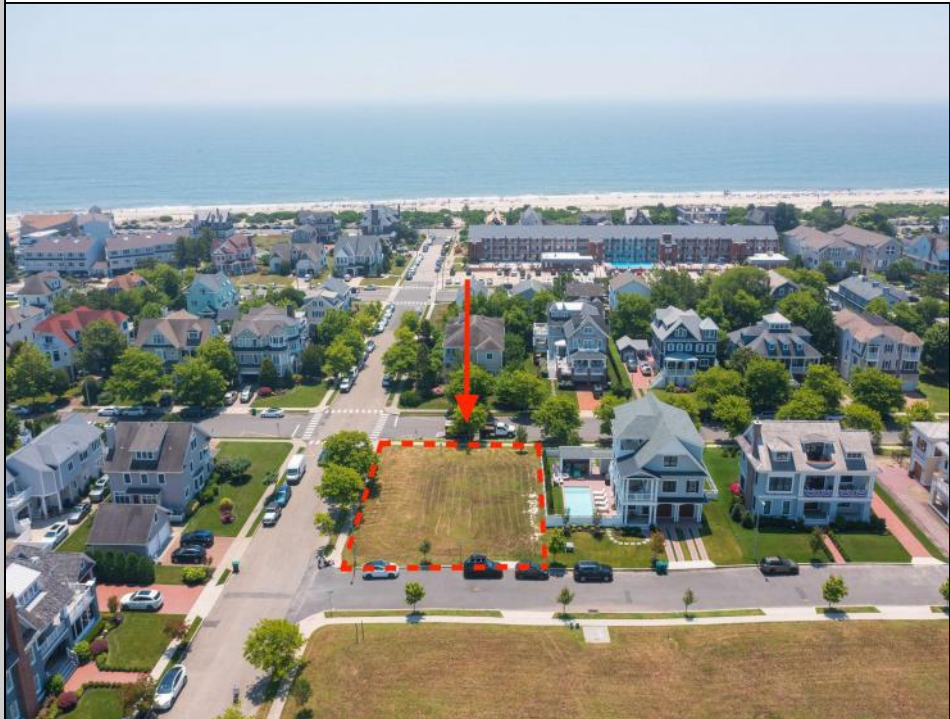

Berger Realty

Since 1928

Berger Realty, Inc.
3160 Asbury Avenue
Ocean City, NJ 08226
1-877-237-4371 / 609-399-0076
info@bergerrealty.com

1514 Velvento
Cape May, NJ 08204

Asking \$2,575,000.00

COMMENTS

Prime corner residential lot in the prestigious Poverty Beach section of Cape May...Corner lot just 2 blocks to the beach with potential water views...Lot is 89' x 113'...City water and sewer, curbs, electric, cable, and gas

PROPERTY DETAILS

Ask for Michael Devlin
Berger Realty Inc
3160 Asbury Avenue, Ocean City
Call: 609-399-0076
Email to: msd@bergerrealty.com