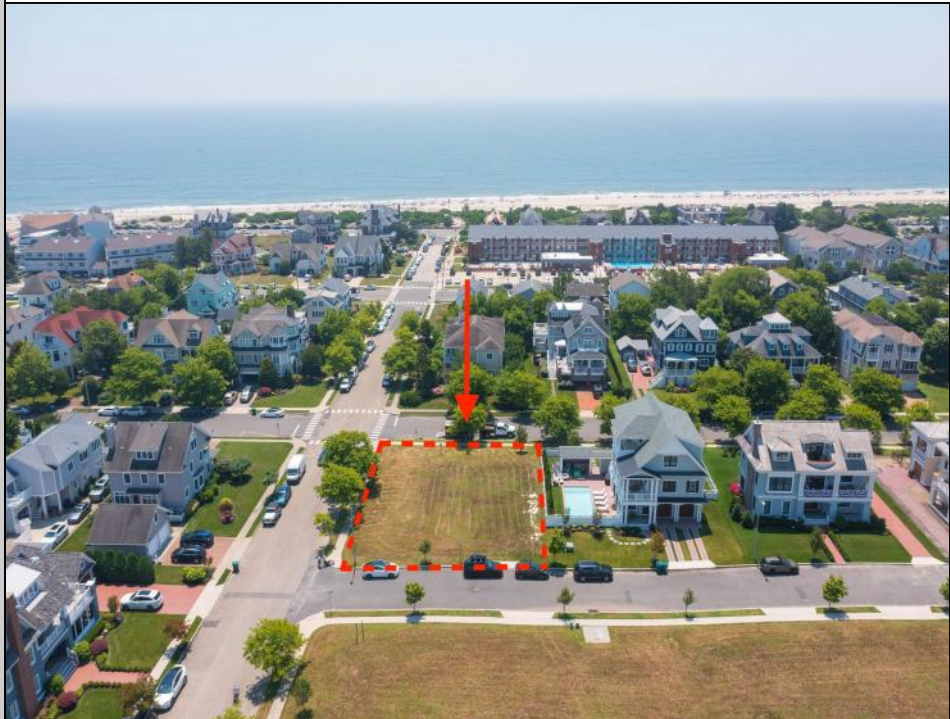

## 1514 Velvento Cape May, NJ 08204

Asking \$2,575,000.00

### COMMENTS

Prime corner residential lot in the prestigious Poverty Beach section of Cape May...Corner lot just 2 blocks to the beach with potential water views...Lot is 89' x 113'...City water and sewer, curbs, electric, cable, and gas