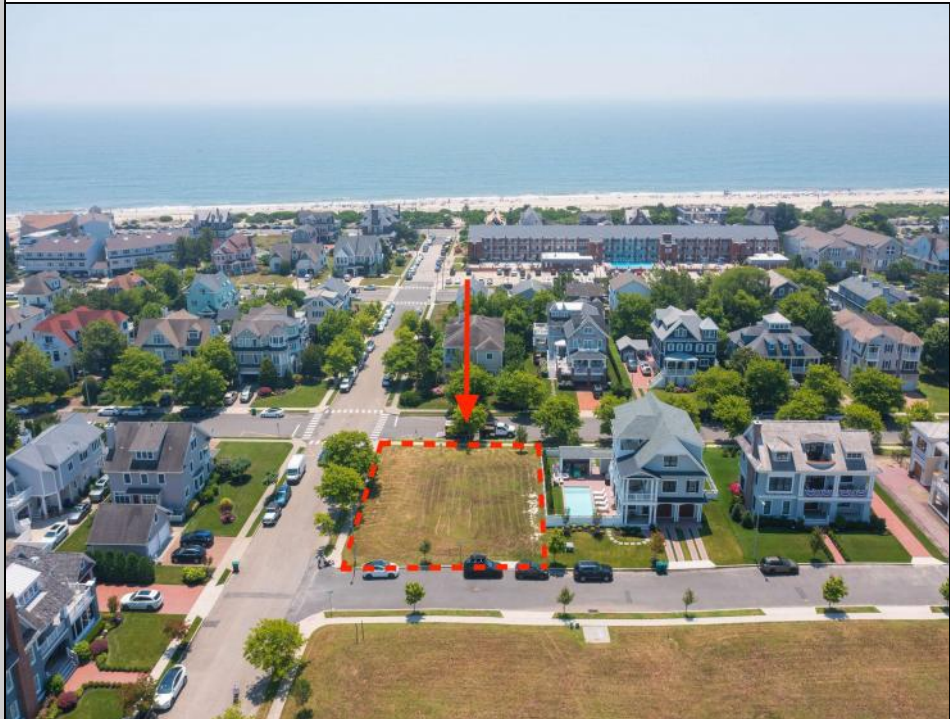

**1514 Velvento
Cape May, NJ 08204**

Asking \$2,575,000.00

COMMENTS

Prime corner residential lot in the prestigious Poverty Beach section of Cape May...Corner lot just 2 blocks to the beach with potential water views...Lot is 89' x 113'...City water and sewer, curbs, electric, cable, and gas