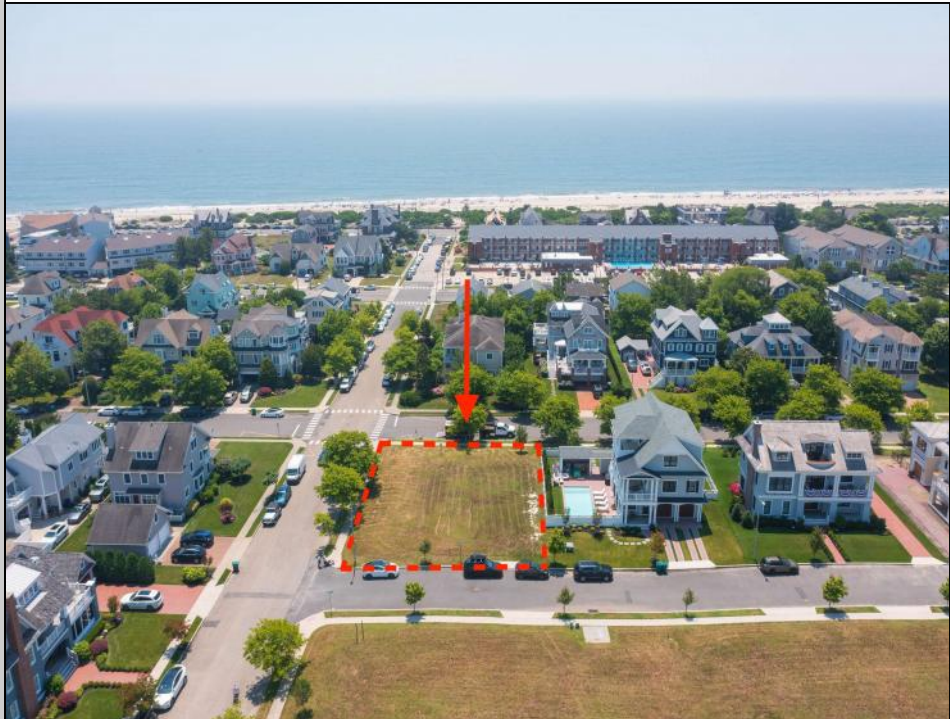

Berger Realty

Since 1928

Berger Realty, Inc
1330 Bay Avenue
Ocean City, NJ 08226
609-391-1330/609-391-1300
info@bergerrealty.com

1514 Velvento
Cape May, NJ 08204

Asking \$2,575,000.00

COMMENTS

Prime corner residential lot in the prestigious Poverty Beach section of Cape May...Corner lot just 2 blocks to the beach with potential water views...Lot is 89' x 113'...City water and sewer, curbs, electric, cable, and gas

PROPERTY DETAILS

Ask for Louis Paone
Berger Realty Inc
1330 Bay Avenue, Ocean City
Call: 609-391-1330
Email to: lsp@bergerrealty.com