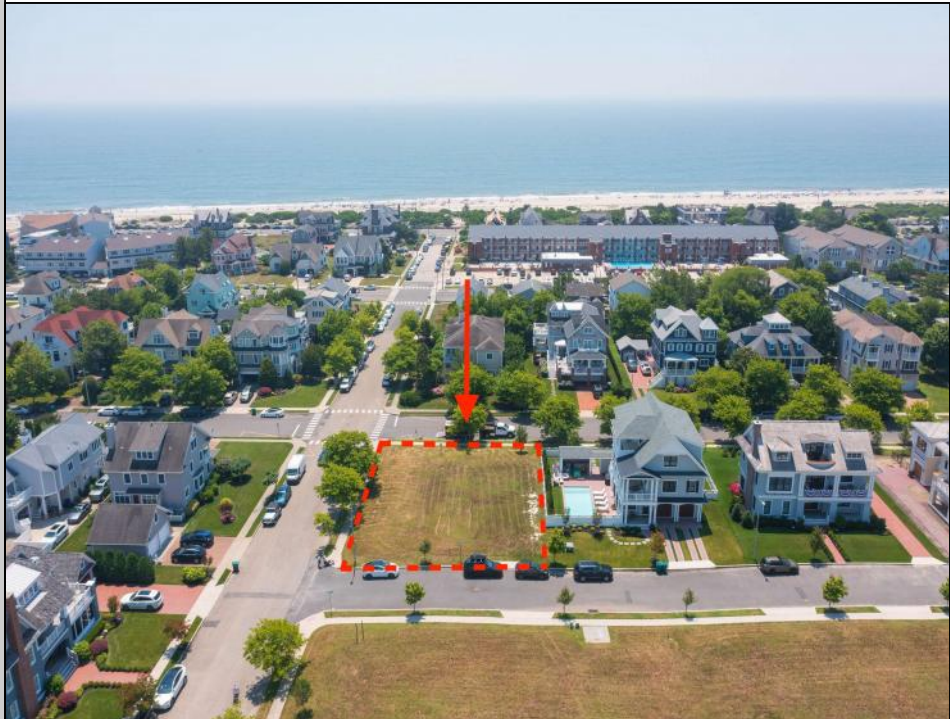

1514 Velvento
Cape May, NJ 08204

Asking \$2,575,000.00

COMMENTS

Prime corner residential lot in the prestigious Poverty Beach section of Cape May...Corner lot just 2 blocks to the beach with potential water views...Lot is 89' x 113'...City water and sewer, curbs, electric, cable, and gas

PROPERTY DETAILS

Ask for Leon Grisbaum
Berger Realty Inc
3160 Asbury Avenue, Ocean City
Call: 609-399-0076
Email to: