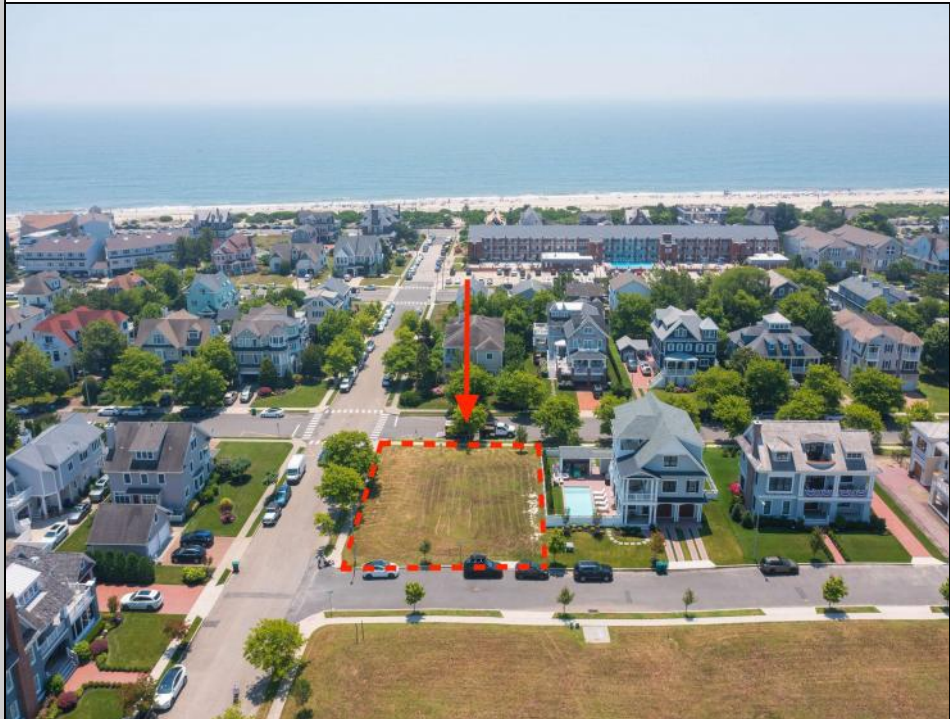

Berger Realty

Since 1928

Ocean 17
1670 Boardwalk
Ocean City, NJ 08226
609-391-0500

oc17@BergerRealty.com

1514 Velvento
Cape May, NJ 08204

Asking \$2,575,000.00

COMMENTS

Prime corner residential lot in the prestigious Poverty Beach section of Cape May...Corner lot just 2 blocks to the beach with potential water views...Lot is 89' x 113'...City water and sewer, curbs, electric, cable, and gas