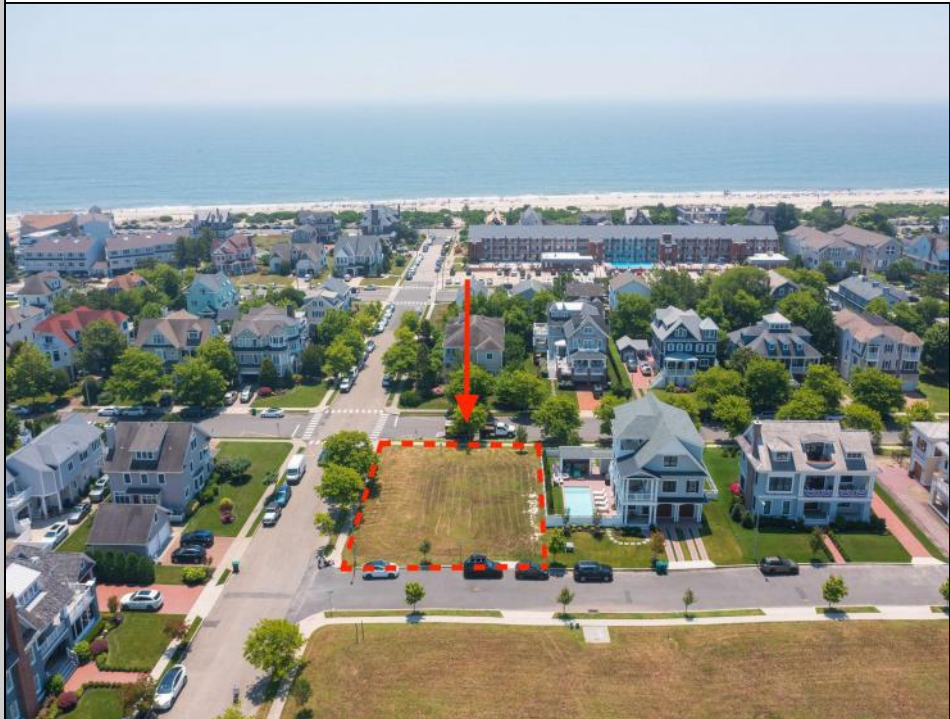

1514 Velvento
Cape May, NJ 08204

Asking \$2,575,000.00

COMMENTS

Prime corner residential lot in the prestigious Poverty Beach section of Cape May...Corner lot just 2 blocks to the beach with potential water views...Lot is 89' x 113'...City water and sewer, curbs, electric, cable, and gas

PROPERTY DETAILS

Ask for Karen A. Becker
Berger Realty Inc
3160 Asbury Avenue, Ocean City
Call: 609-399-0076
Email to: kab@bergerrealty.com